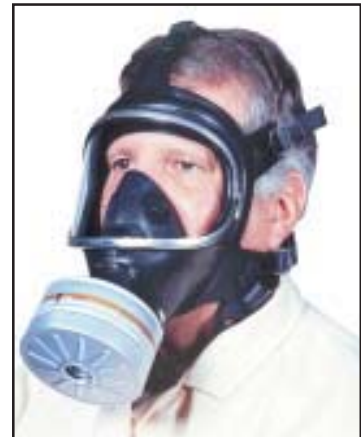

Personal Protection Masks

Panorama Nova Gas Mask

Panorama Nova full facepiece mask uses one size fits all technology to offer excellent fit for a wide range of facial types and sizes. Easy to replace polycarbonate lens provides wide field of vision. Nosecup is always included. Single cartridge system keeps cartridges out of line of vision. Each mask has a stainless steel speech diaphragm for excellent communication without amplification. Accepts all Dräger NIOSH approved cartridges, Dräger NBC canister and NATO NBC canisters. Canister sold separately (see below).

CAT. NO. 6559 PRICE:

NBC Canister

The NBC canister provides appropriate protection against nerve agents, blood agents, biological hazards, tear gas and a wide range of hazardous chemicals.

CAT. NO. 65591 PRICE:

Multi-Purpose Half Mask Regulator

If you have to be around a body in an advanced state of decomposition, you'll need our anti-putrefaction mask. The mask combines a latex-free silicone seal with a formed plastic shell outer body. The soft silicone conforms to the shape of every nose. The combination of soft silicone and hard plastic ensures a comfortable, leak-resistant fit to a typically hard-to-fit area. The unit is both compact and lightweight. It is excellent for use at the crime scene where decaying matter and hazardous vapors may be present.

If you have to collect evidence from a decomposing body, you'll definitely want to use our single mask anti-putrefaction kit, which comes with a carrying case, an anti-putrefaction mask, two replacement filters, a pair of disposable latex gloves, 12 cleaner towelettes and an instruction and log booklet. This double mask kit offers the same features as the single mask anti-putrefaction kit, only it comes double the contents.