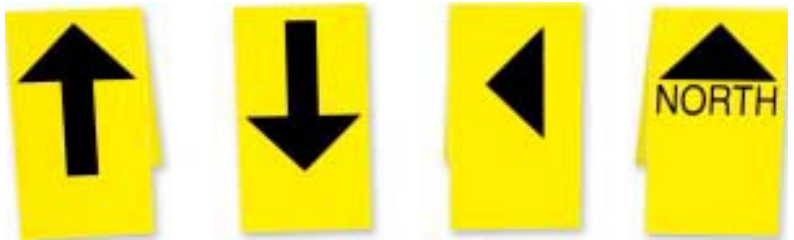

Photo Evidence Markers

Now available
in plastic

Crime/Accident Photo Evidence Numbers

These are numbered signs for use at crime or accident scenes to indicate the location of relevant evidence. They are fabricated of one-piece 0.032-inch yellow vinyl-clad aluminum or 0.50" thick polystyrene material for long-life. The numbers feature a matte finish to reduce reflections. Their A-frame form allows for nested storage.

Crime/Accident Photo Direction Indicators

These are orientation indicators to be used in combination with the letter and number indicators. They also may be used above as focus pointers of exceptional evidence items. Their fabrication is the same as numbers and letters indicators. Each set consists of four "UP" indicators, four "DOWN" indicators, four "LEFT/RIGHT" indicators and one "NORTH" indicator.

Features:

Color: Black numeral on yellow background

Material: 0.032" aluminum or 0.50" polystyrene

Dimensions: 7 1/4" x 4 1/2" x 4 1/4"

CATALOG NO.	DESCRIPTION	PRICE
7417	Aluminum Indicator Set	
7417V	Plastic Indicator Set	

Barrier Tape

Barrier Tape

Used by police, sheriff and fire departments nationwide, Ace's barrier tape is excellent for controlling crowds, protecting crime scenes, controlling accident sites and restricting areas. Black lettering is printed on highly visible, bright yellow tape which unwinds quickly and easily from a handy dispenser carton. Absolutely a "must" in every service vehicle. Tape is 3" wide and 1,000-foot long. Printed for a variety of uses—choose the one you need.